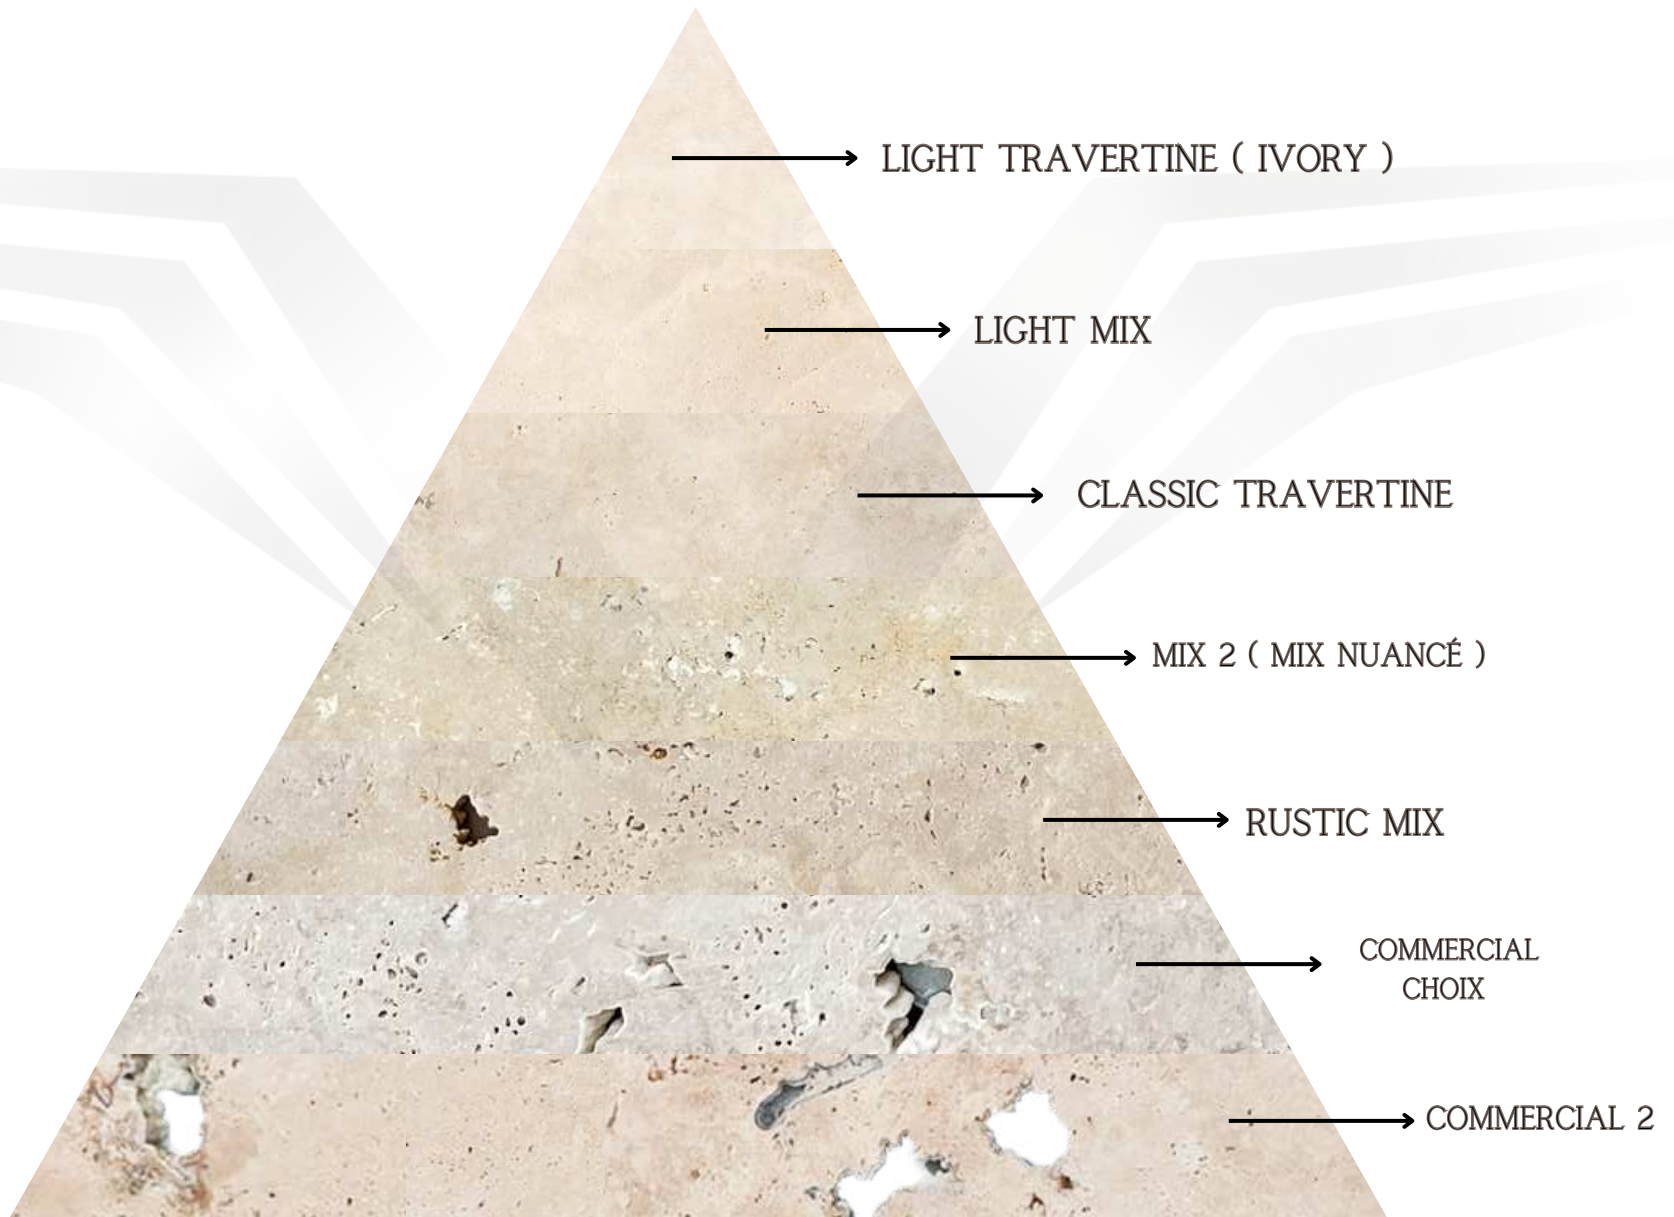

PYRAMIDE DE TRAVERTINE İKARUS