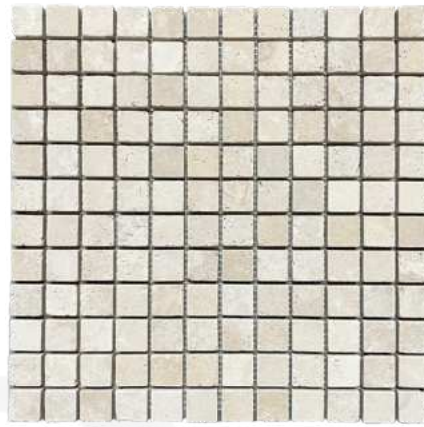

MOSAIC IKA 02
2,3x2,3
4,8x4,8