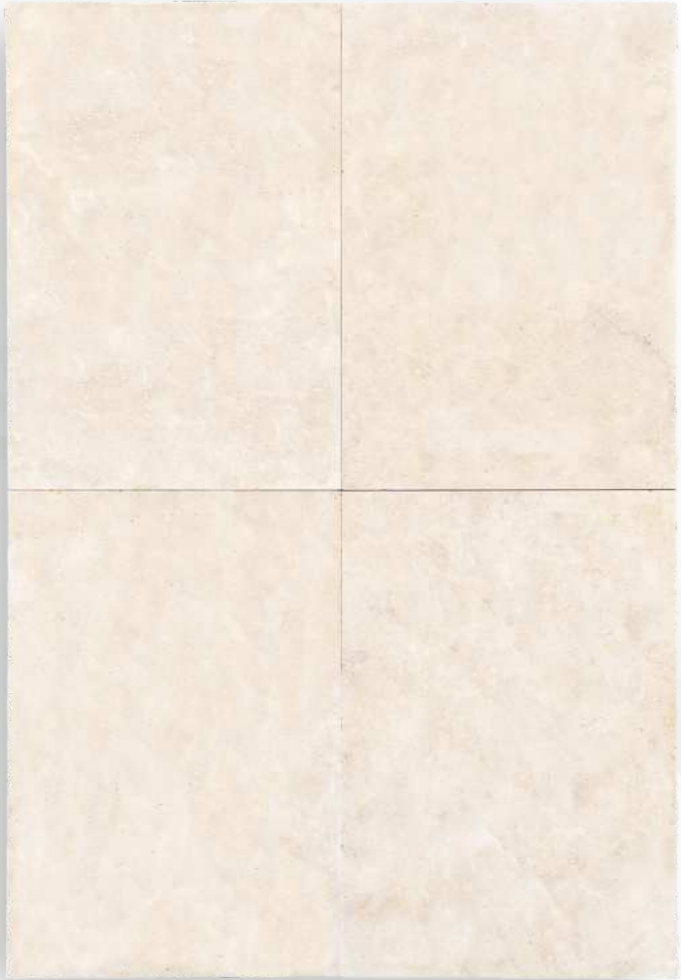

LIGHT
TRAVERTINE

slabs